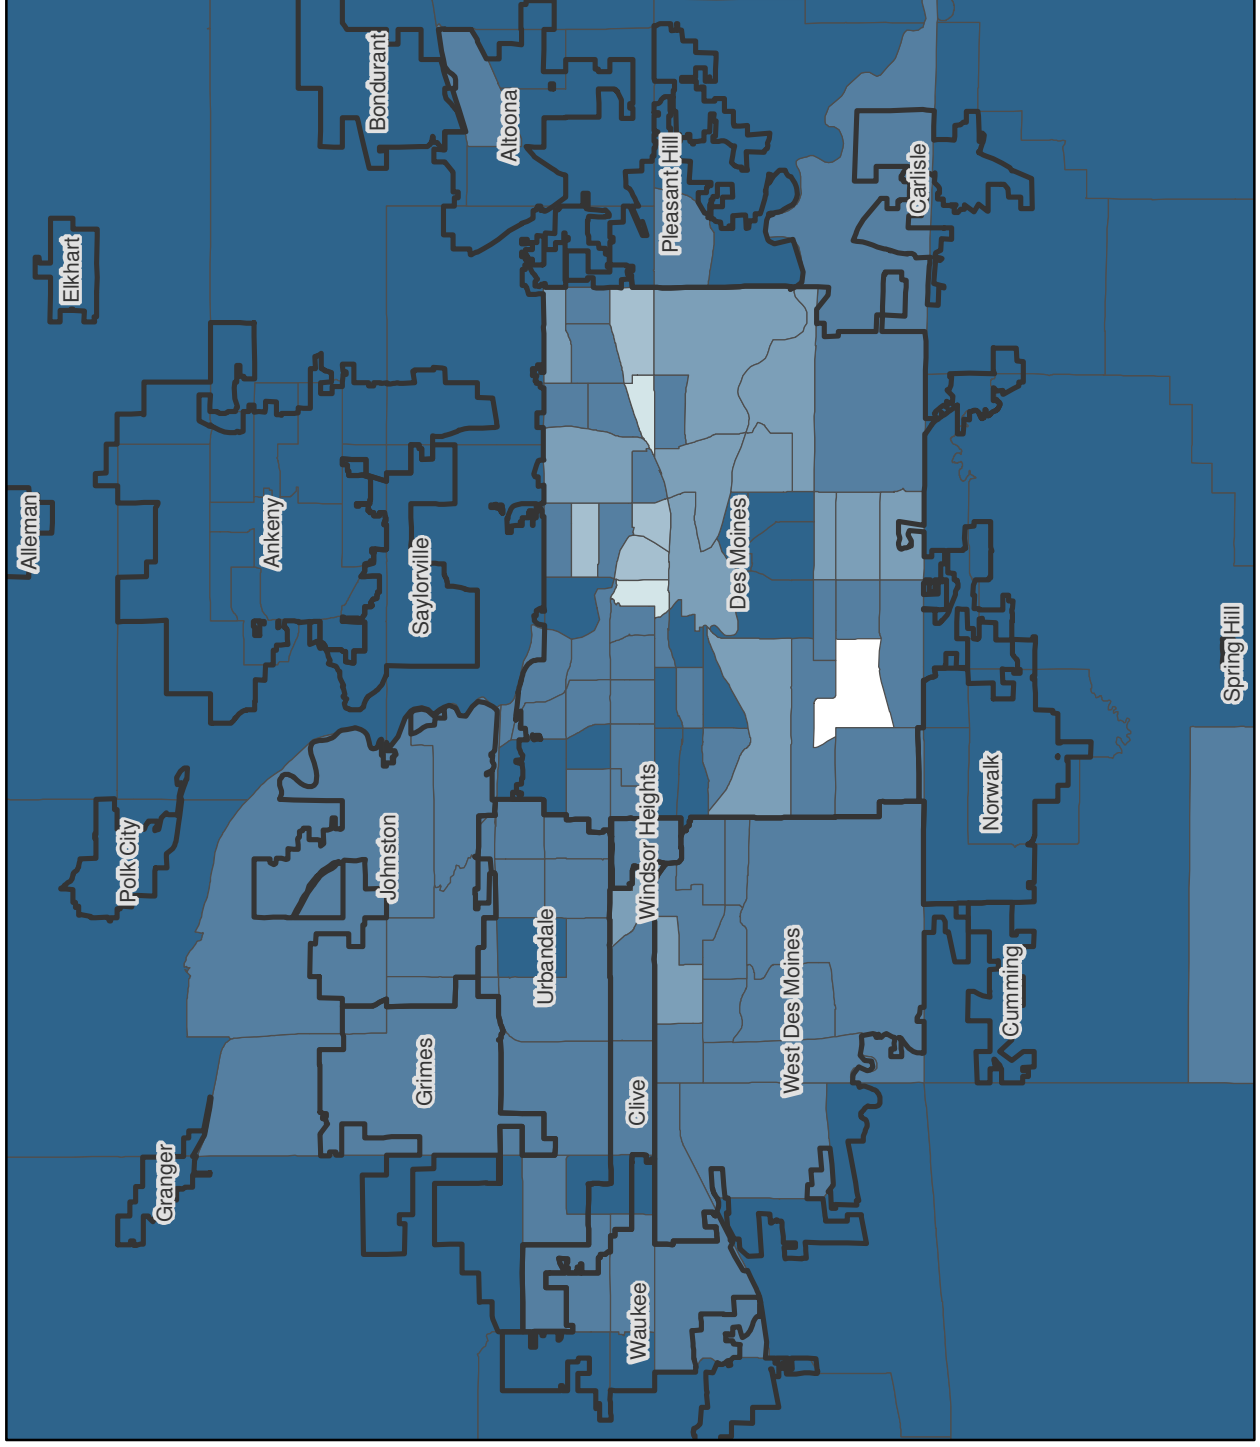

2010 Census Population Data: Percent White (alone)

Legend

-  Cities and Places
- Percent White (alone)**
-  < 40%
-  40.01% - 60%
-  60.01% - 80%
-  80.01% - 95%
-  > 95%

Source: 2010 Census SF1

This map was originally created for the Des Moines Perspective blog, found at <http://dmerspective.com>